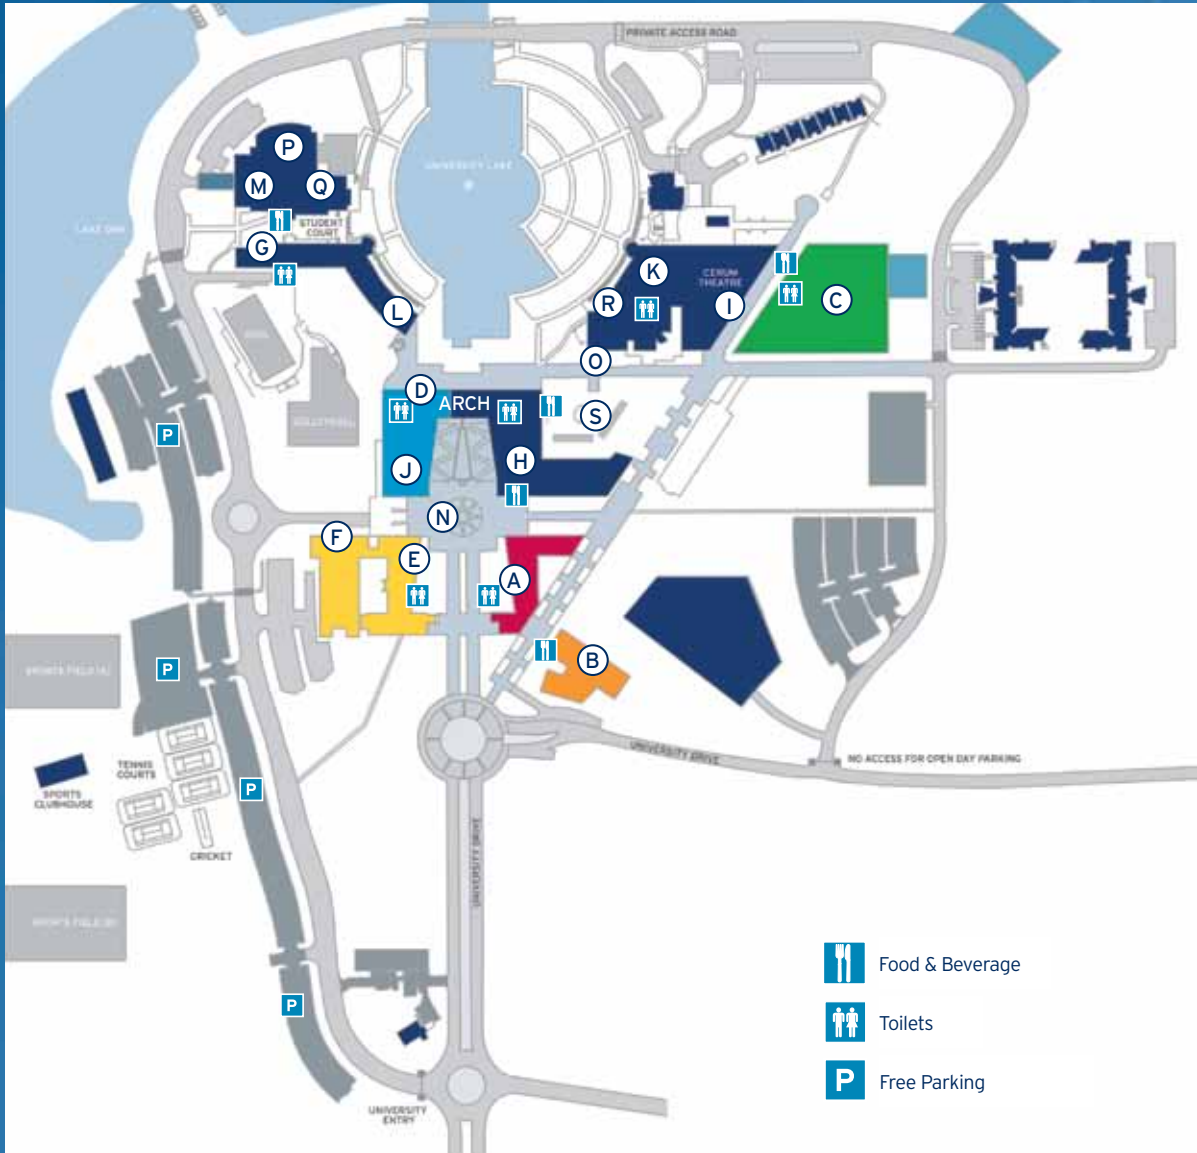

Orientation Week Map

Key

A Faculty of Business	K Princeton Room
B Institute of Sustainable Development & Architecture	L Career Development Centre
C Faculty of Health Sciences & Medicine	M Accommodation Office
D Faculty of Humanities & Social Sciences	N Information Centre
E Faculty of Law	O Admissions Office
F Bond College & Bond University English Language Institute	P Don's
G Sports Centre	Q Security
H Enrolment Hub (John and Alison Kearney Main Library)	R Bond University Student Association (BUSA)
I Cerum Theatre and Theatre 4	S ADCO Amphitheatre
J Student ID card station (Balnaves Foundation Multimedia Learning Centre)